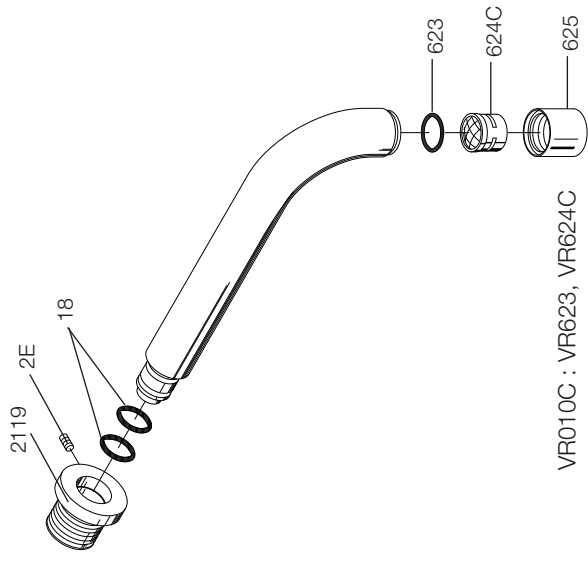

VOLA 010

VR17L5K: VR15P, VR16L5, VR17L

VOLA 010C

VR010C : VR623, VR624C