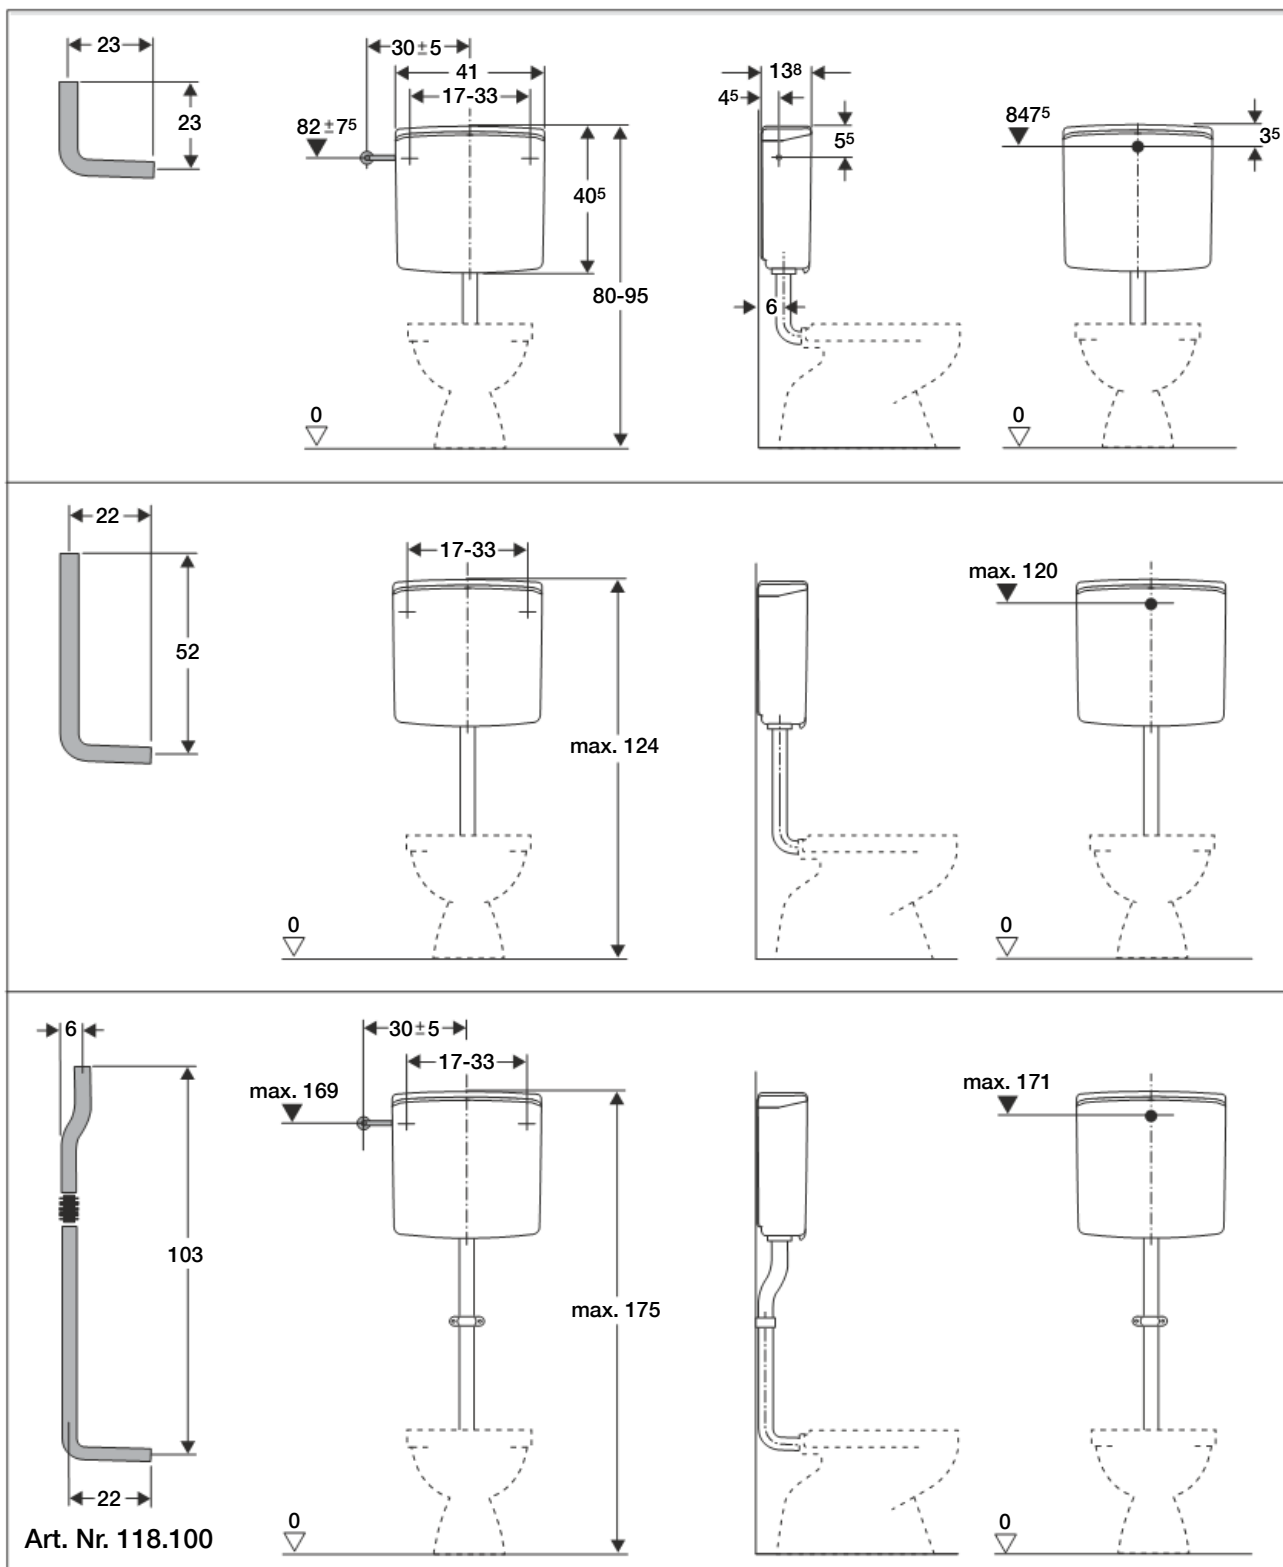

# Installation

D30806-002&BDC © 03-2009

# Installation

**■ GEBERIT**

**140.314**

**140.317  
140.333**