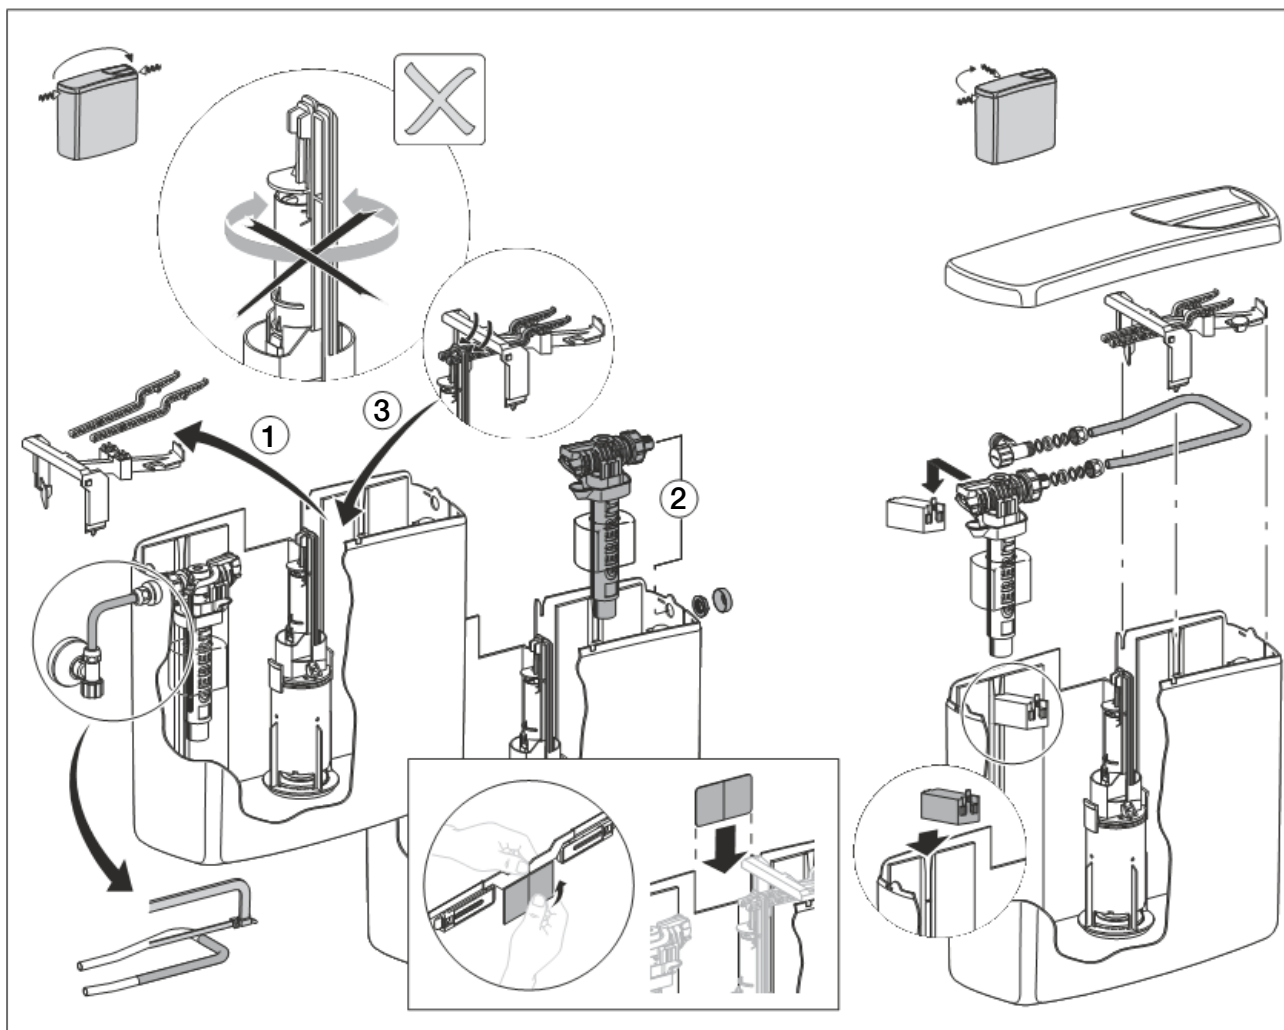

# Installation

D30806-002&BDC © 03-2009

# Installation

**■ GEBERIT**

**140.314**

**140.317  
140.333**