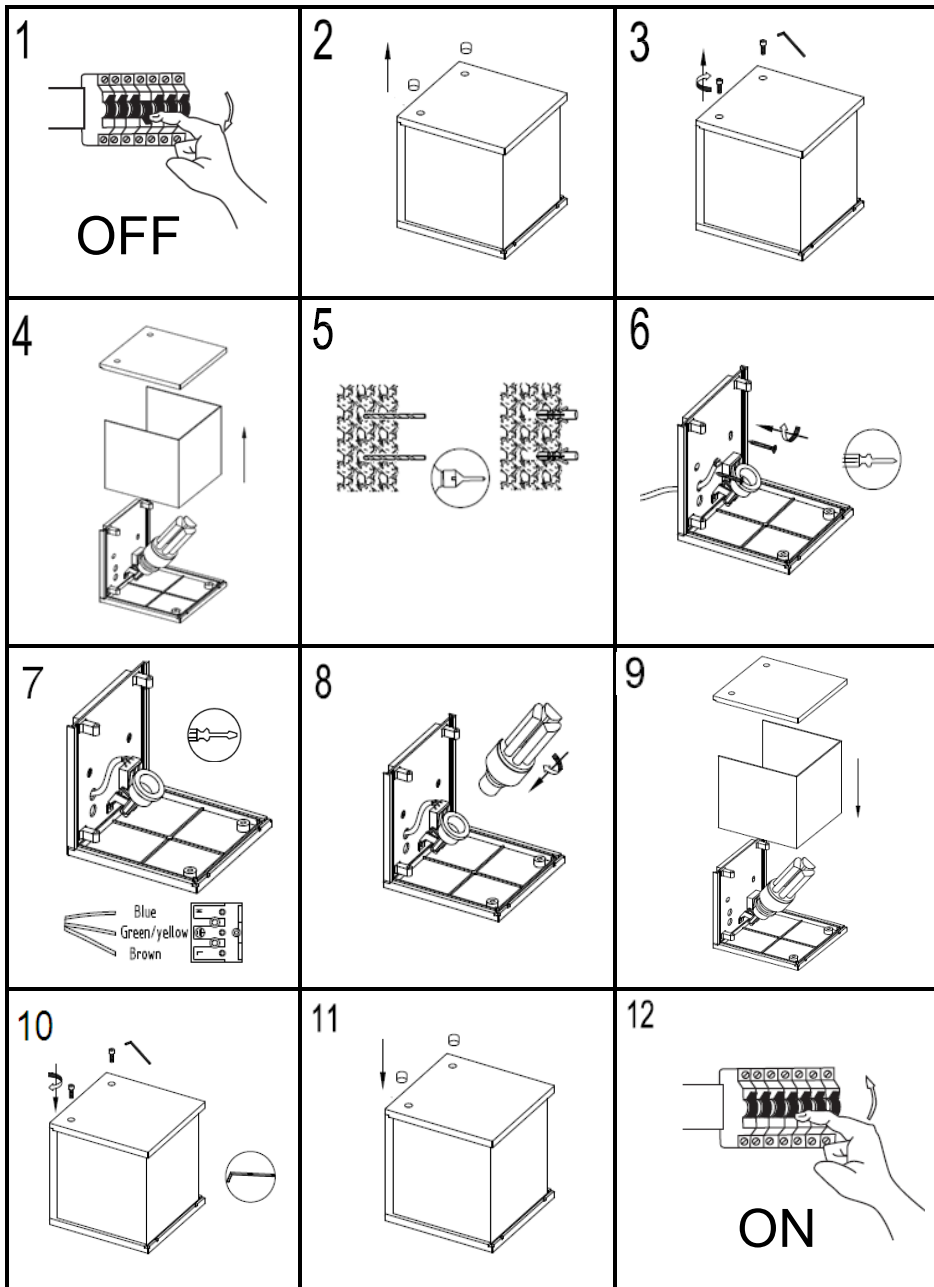

LUTEC

LUTEC Europe NV

Ruiterschool 14
 B-2930 Brasschaat - Belgium
 +32 3 284 51 62
 info@lutec-europe.com
 www.lutec.com

www.lutec.com/services/global-network