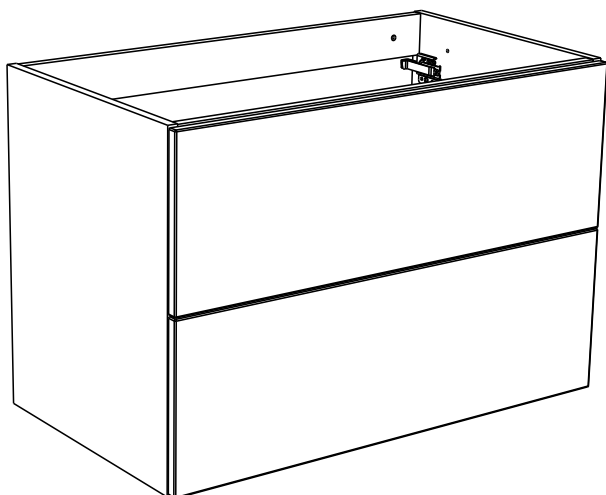

Hafa® Shape, Sun

Art.nr: 1390100, 1390101, 1390103, 1390104, 1390105, 1390106, 1390108, 1390109, 1390110, 1390111, 1390113, 1390114, 1390115, 1390116, 1390118, 1390119, 1390200, 1390201, 1390202, 1390203, 1390204, 1390205, 1390206, 1390207, 1390208, 1390209, 1390210, 1390211, 1390212, 1390213, 1390214, 1390215, 1390216, 1390217, 1390218, 1390219, 1390220, 1390221, 1390222, 1390223, 1390224, 1390225, 1390226, 1390227, 1390228, 1390229, 1390230, 1390231, 1390232, 1390233, 1390234, 1390235, 1390236, 1390237

 <p>1 x a</p>	 <p>2 x b</p>	 <p>4 x c</p>	 <p>2 x d</p>
<p>Sizes: 800, 800C, 900, 1000</p>			
 <p>2 x e</p>	 <p>4 x f</p>	 <p>PH2 PZ2</p>	 <p>SILICONE</p>

	<p>Hafa Svarvaregatan 5, Box 525 SE-301 80 Halmstad SWEDEN</p>	<p>Garanti/Warranty. Service, reservdelar/spare parts Sweden: Tel: +46 (0)35 15 44 75 Norway: Tel: +47 (0)69 31 02 30 Finland: Puh: +358 (0)9 61500940</p>	<p>www.hafa.se www.hafa.dk www.hafabad.no www.hafa.se www.hafabathroom.ru www.hafa.eu</p>	<p>E-mail: service@hafa.se service@hafabad.no</p>
---	--	--	---	---

i

5

Sizes: 800, 800C, 900, 100

2 x e

6

1

2

Sizes:
800
800C
900
100