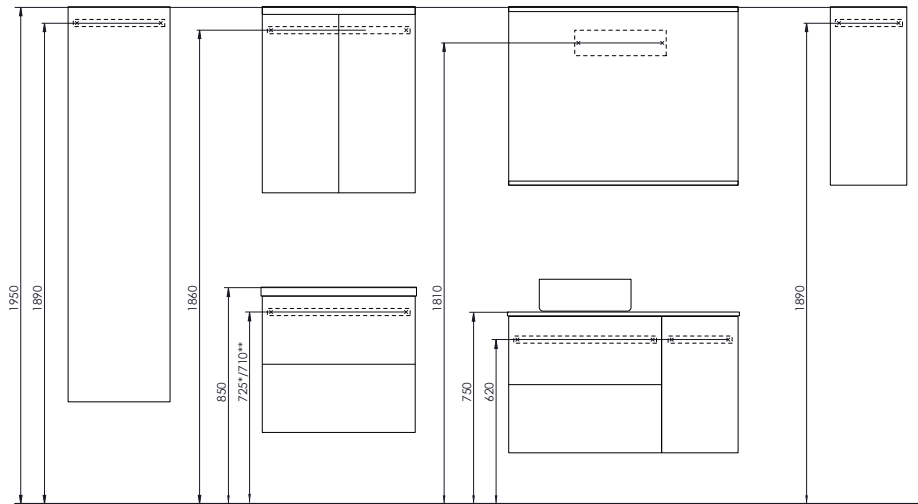

SE Rekommendation DK Anbefale NO Anbefale FI Suositus GB Recommendation